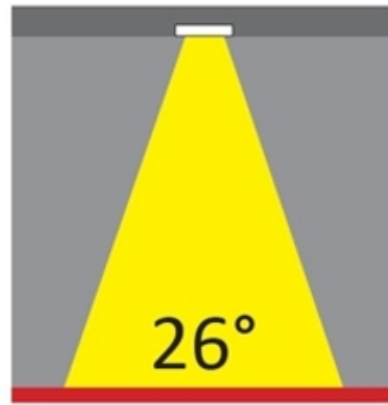

DIXIT RA8 RECESSED

A56069-

PROJECT	
TYPE	
SPECIFIER	
QUANTITY	
DATE	

	DP	DV	
Dimming	Phase	0-10V	
Color Temperature	27K 2700K	30K 3000K	35K 3500K
		40K 4000K	K°

Order Example **K°**
L5XXXXXX-DV-30K
0-10V
3000K