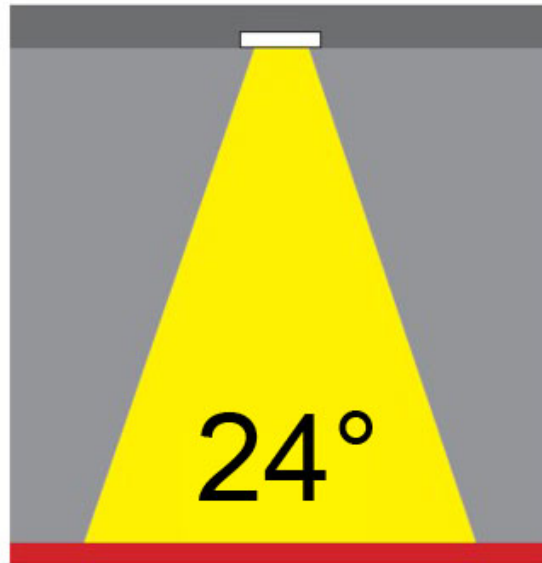

DIXIT RA8 RECESSED

A56057-

PROJECT
TYPE
SPECIFIER
QUANTITY
DATE

	DP	DV		Order Example		K°
Dimming	Phase	0-10V		L5XXXXXX-DV-30K		
Color Temperature	27K 2700K	30K 3000K	35K 3500K		0-10V	3000K
		40K 4000K